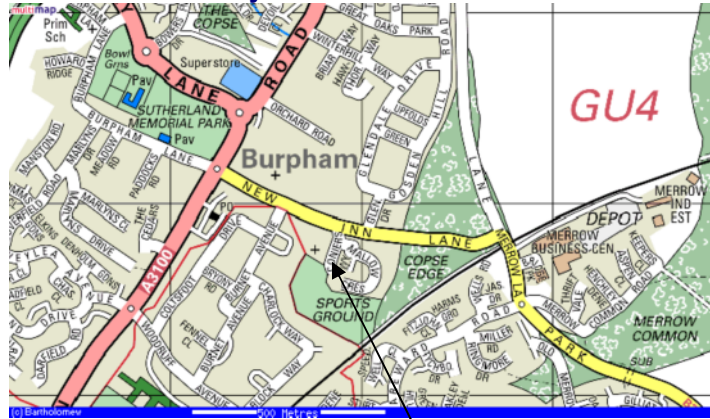

**Directions to Surrey Youth Focus at Astolat**

Astolat, Coniers Way

Astolat

**Address:**

**Surrey Youth Focus**  
**Astolat**  
**Coniers Way**  
**New Inn Lane**  
**Burpham**  
**GUILDFORD**  
**GU4 7HL**