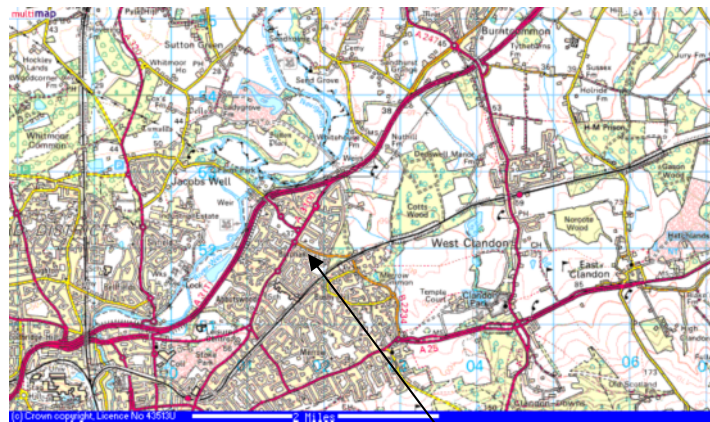

**Directions to Surrey Youth Focus at Astolat**

Astolat, Coniers Way

Astolat

**Address:**

**Surrey Youth Focus**  
**Astolat**  
**Coniers Way**  
**New Inn Lane**  
**Burpham**  
**GUILDFORD**  
**GU4 7HL**